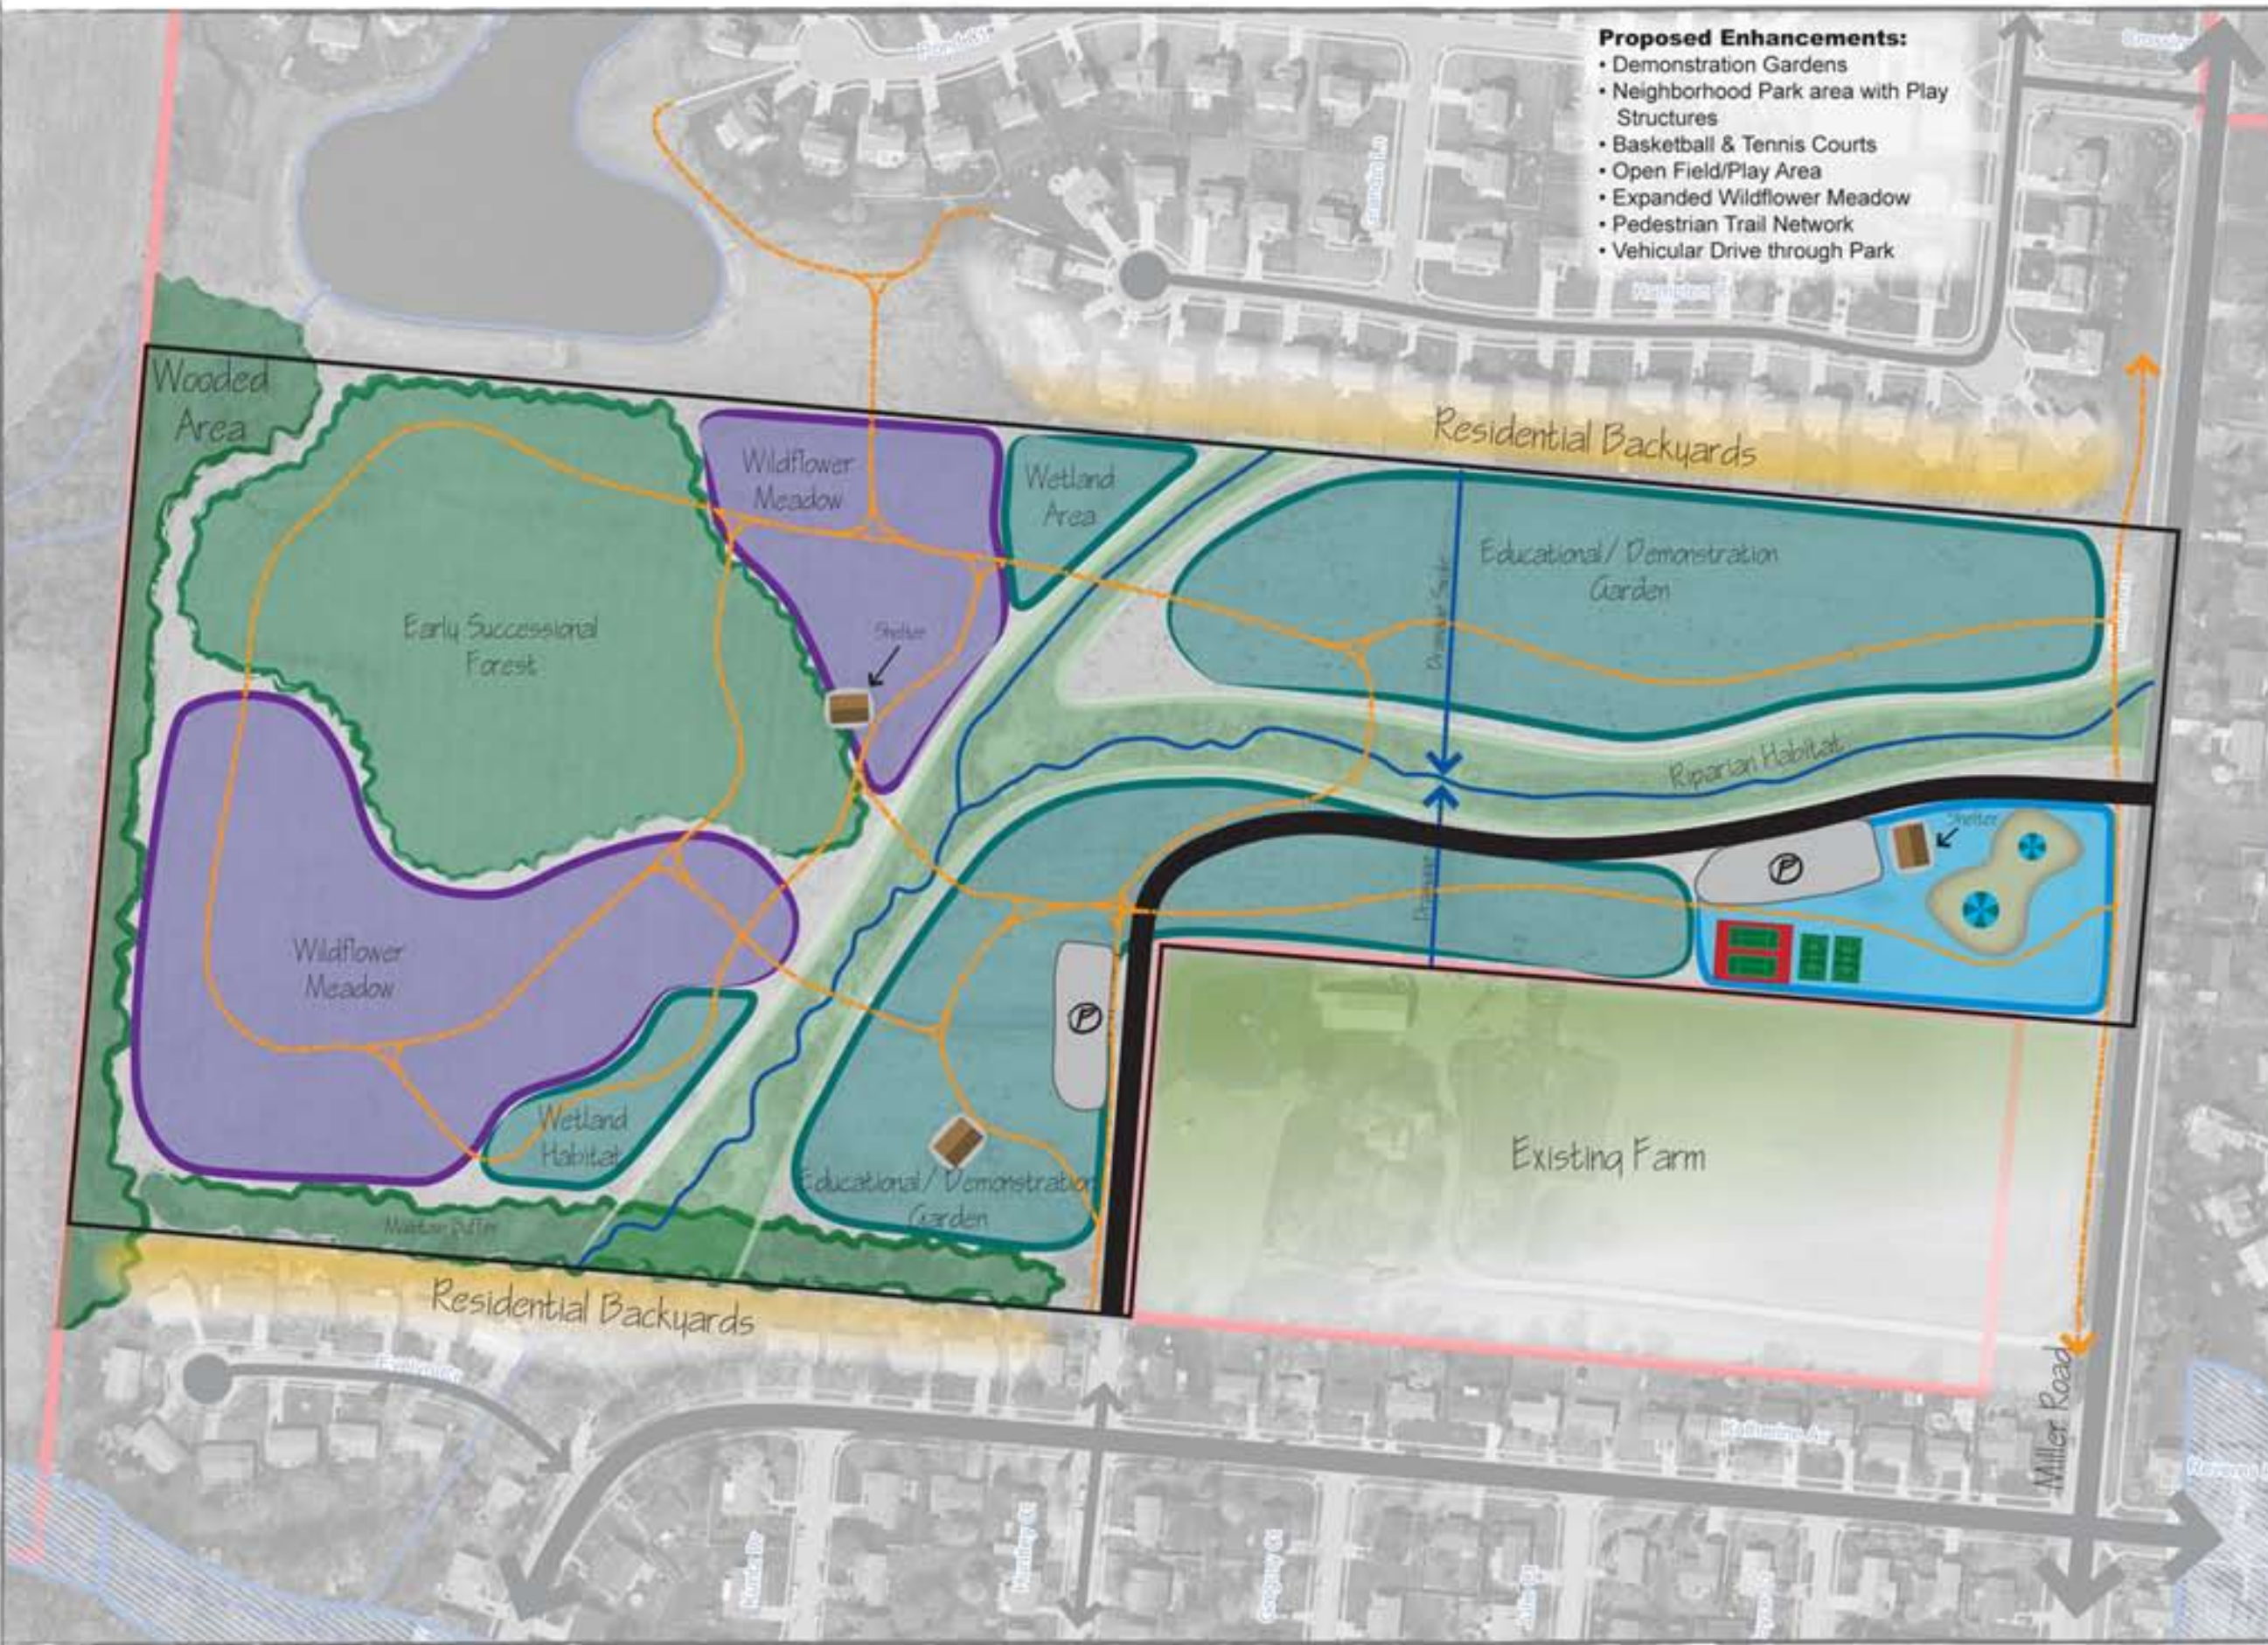

Preferred Plan

Miller Ecological Park

- Proposed Enhancements:**
- Demonstration Gardens
 - Neighborhood Park area with Play Structures
 - Basketball & Tennis Courts
 - Open Field/Play Area
 - Expanded Wildflower Meadow
 - Pedestrian Trail Network
 - Vehicular Drive through Park

Legend

- ~ Proposed Roads
- ~ Proposed Trails
- ~ Stream
- ~ Topography
- ▭ Park Boundary
- ▭ Floodplain
- ▭ City Boundary

North Arrow

0 100 200 400 Feet

Lebanon Parks Master Plan